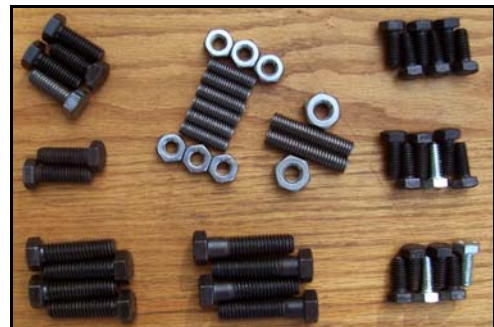

JDH911

Model "70" Tractors, All Var.