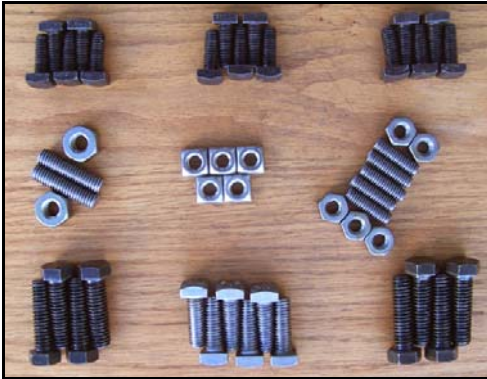

JDH909

Model "50" Tractors, All Variations,
And Model "B", 306600-UP