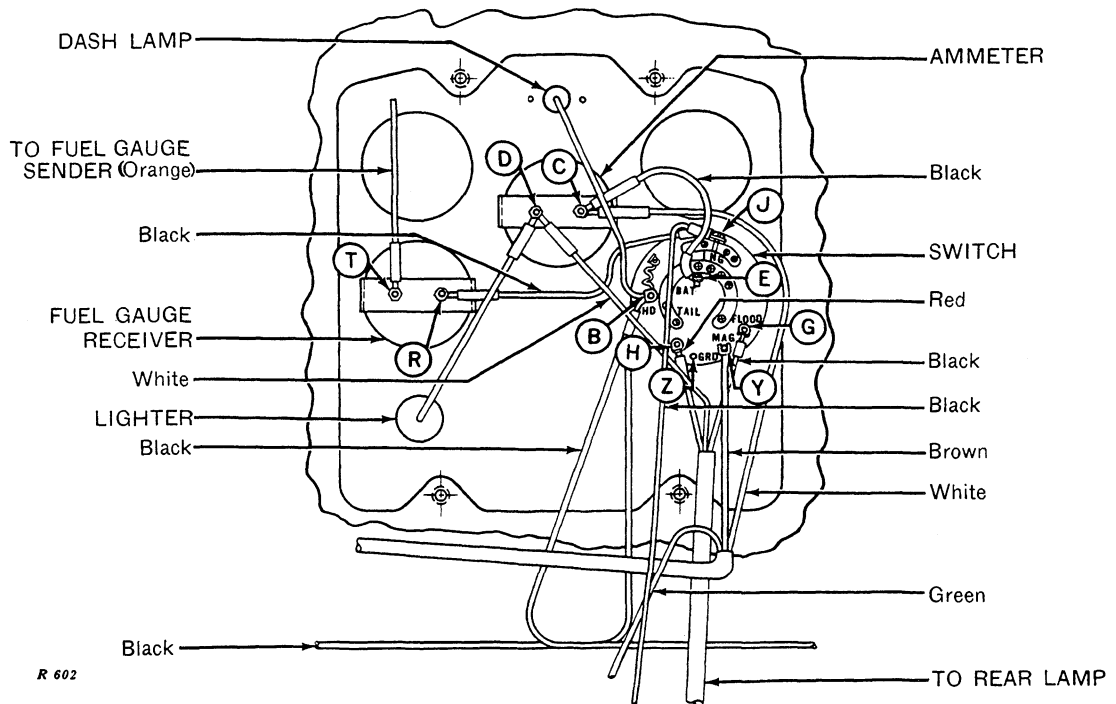

"50," "60," "70," "520," "620," AND "720" SERIES  
 GASOLINE AND ALL-FUEL TRACTORS

Lamps and Wiring

Instrument Panel Wiring

"50," "60," "70," "520," "620," AND "720" SERIES

LP-GAS TRACTORS  
Lamps and Wiring

R 603

Instrument Panel Wiring

R 604

"60" AND "620" SERIES GROVE AND ORCHARD  
 GASOLINE AND ALL-FUEL TRACTORS

Lamps and Wiring

Instrument Panel and Switch Wiring

**"60" AND "620" SERIES GROVE AND ORCHARD  
LP-GAS TRACTORS  
Lamps and Wiring**