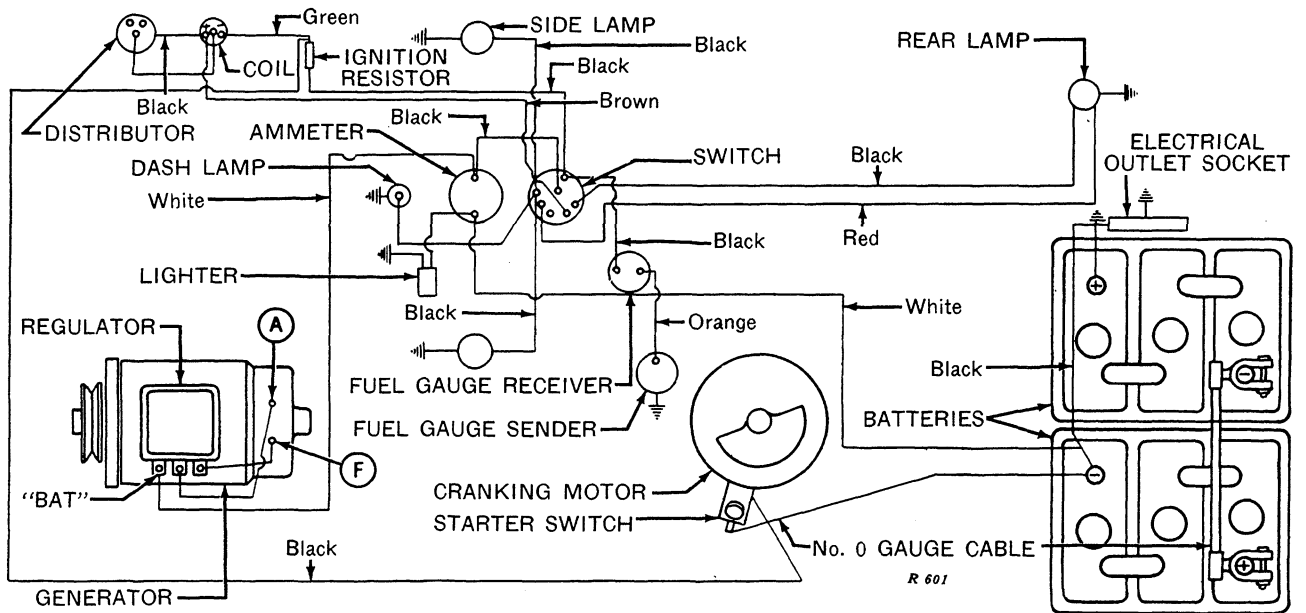

"50," "60," "70," "520," "620," AND "720" SERIES  
 GASOLINE AND ALL-FUEL TRACTORS

Lamps and Wiring

Instrument Panel Wiring

"50," "60," "70," "520," "620," AND "720" SERIES

LP-GAS TRACTORS  
Lamps and Wiring

R 603

Instrument Panel Wiring

R 604

"60" AND "620" SERIES GROVE AND ORCHARD  
 GASOLINE AND ALL-FUEL TRACTORS

Lamps and Wiring

Instrument Panel and Switch Wiring

**"60" AND "620" SERIES GROVE AND ORCHARD  
LP-GAS TRACTORS  
Lamps and Wiring**