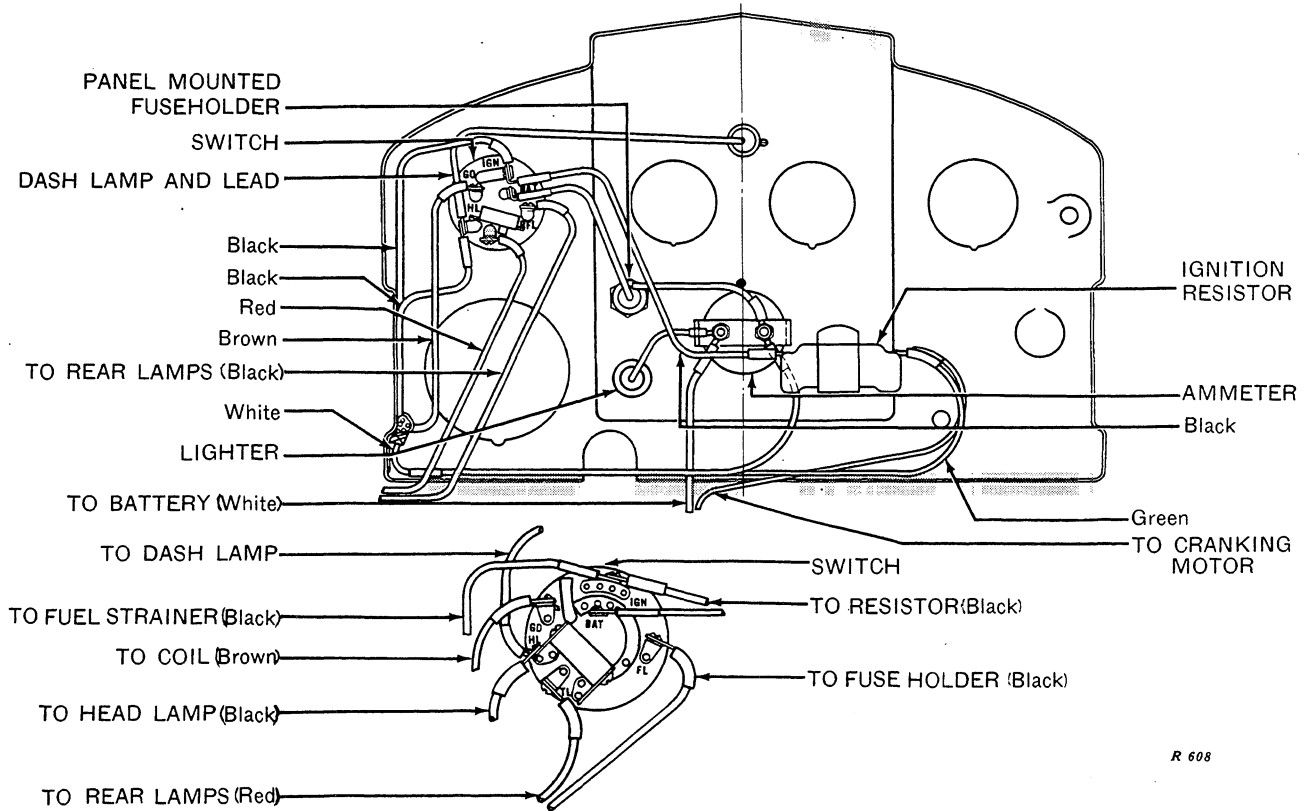

Instrument Panel and Switch Wiring