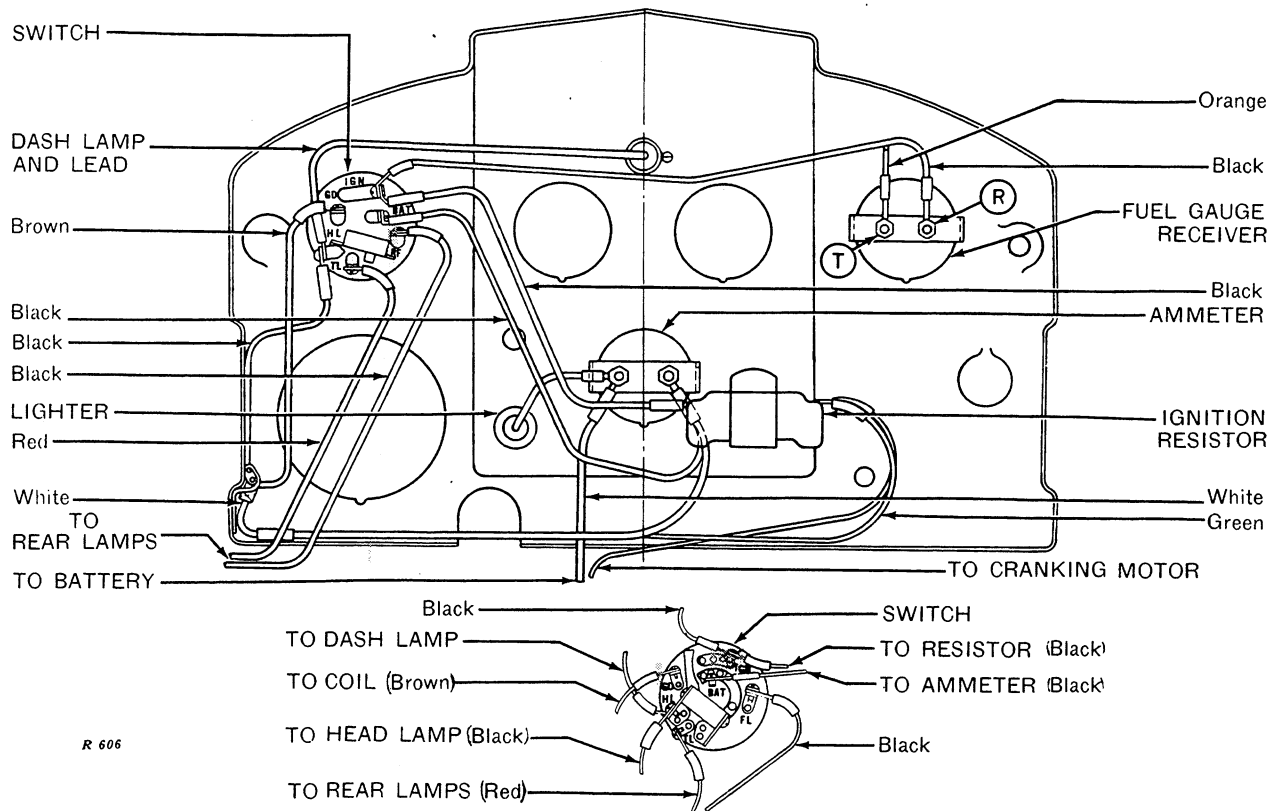

R 603

Instrument Panel Wiring

R 604

"60" AND "620" SERIES GROVE AND ORCHARD  
 GASOLINE AND ALL-FUEL TRACTORS

Lamps and Wiring

Instrument Panel and Switch Wiring

**"60" AND "620" SERIES GROVE AND ORCHARD  
LP-GAS TRACTORS  
Lamps and Wiring**