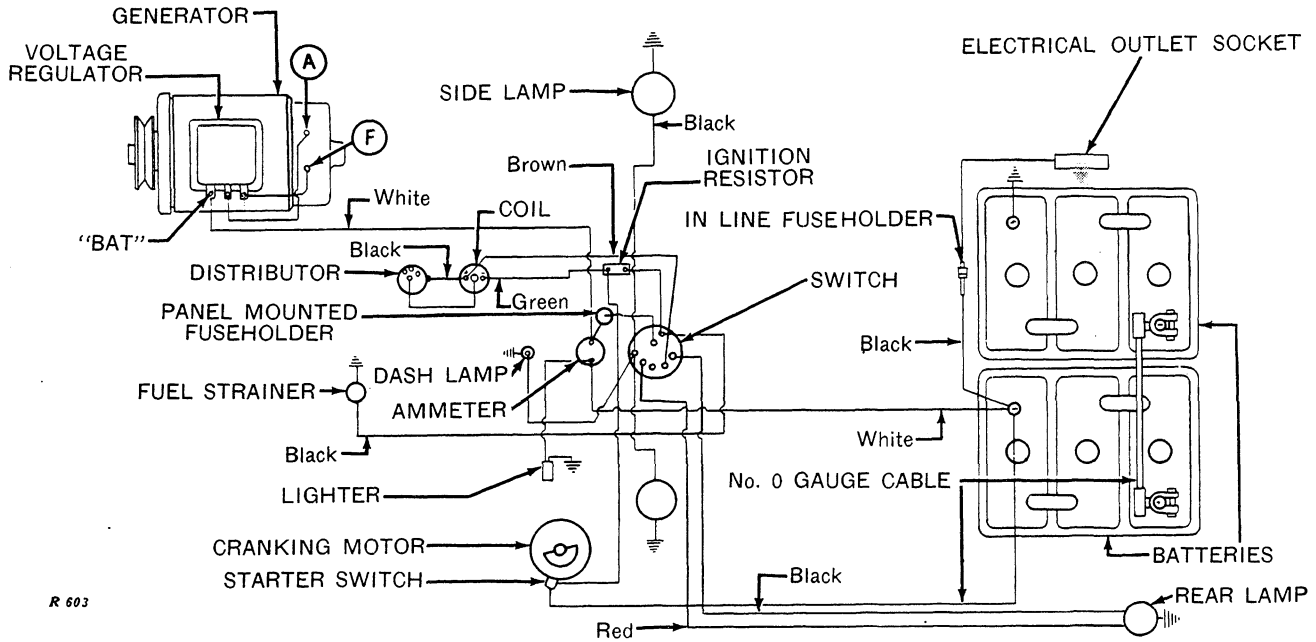

"50," "60," "70," "520," "620," AND "720" SERIES  
 GASOLINE AND ALL-FUEL TRACTORS

Lamps and Wiring

Instrument Panel Wiring

"50," "60," "70," "520," "620," AND "720" SERIES

LP-GAS TRACTORS  
Lamps and Wiring

R 603

Instrument Panel Wiring

R 604

"60" AND "620" SERIES GROVE AND ORCHARD  
 GASOLINE AND ALL-FUEL TRACTORS

Lamps and Wiring

Instrument Panel and Switch Wiring

**"60" AND "620" SERIES GROVE AND ORCHARD  
LP-GAS TRACTORS  
Lamps and Wiring**