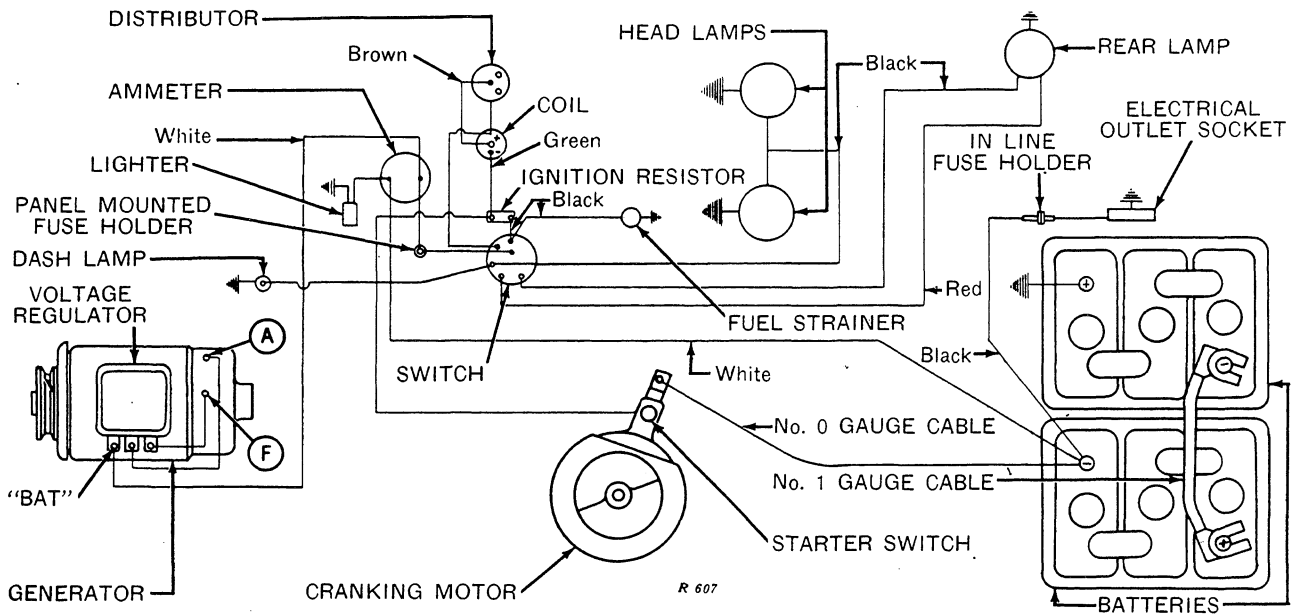

R 603

Instrument Panel Wiring

R 604

"60" AND "620" SERIES GROVE AND ORCHARD  
 GASOLINE AND ALL-FUEL TRACTORS

Lamps and Wiring

Instrument Panel and Switch Wiring

**"60" AND "620" SERIES GROVE AND ORCHARD  
LP-GAS TRACTORS  
Lamps and Wiring**