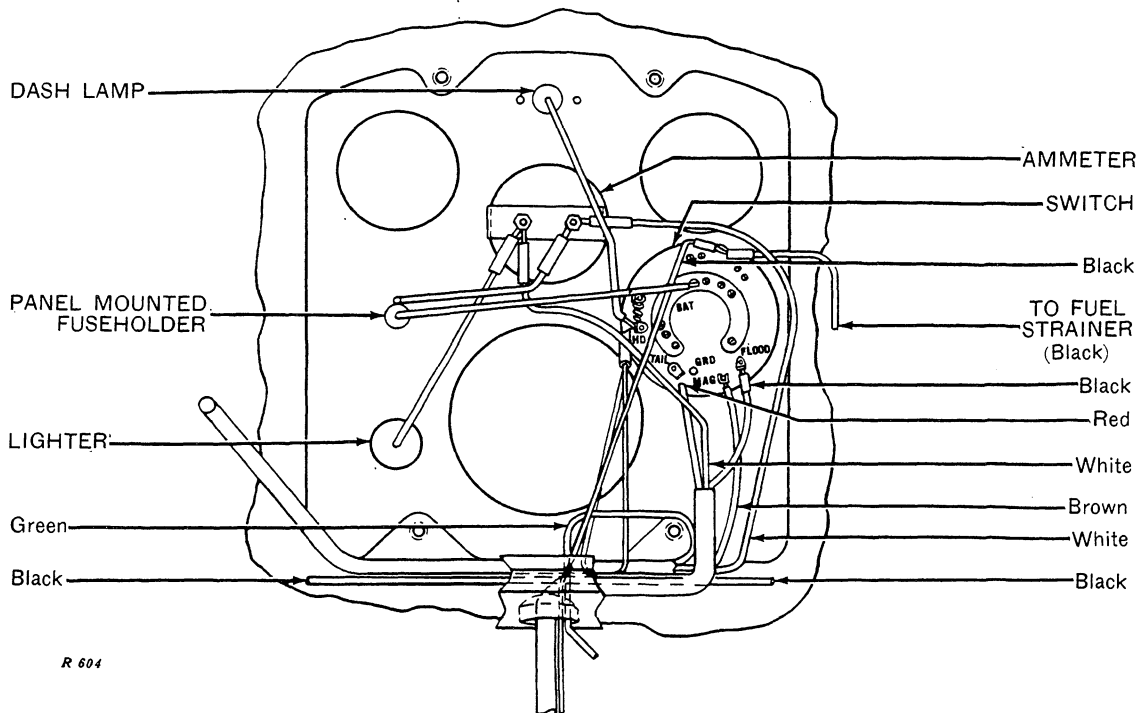

"50," "60," "70," "520," "620," AND "720" SERIES  
 GASOLINE AND ALL-FUEL TRACTORS

Lamps and Wiring

Instrument Panel Wiring

"50," "60," "70," "520," "620," AND "720" SERIES

LP-GAS TRACTORS  
Lamps and Wiring

R 603

Instrument Panel Wiring

R 604

"60" AND "620" SERIES GROVE AND ORCHARD  
 GASOLINE AND ALL-FUEL TRACTORS

Lamps and Wiring

Instrument Panel and Switch Wiring

**"60" AND "620" SERIES GROVE AND ORCHARD  
LP-GAS TRACTORS  
Lamps and Wiring**