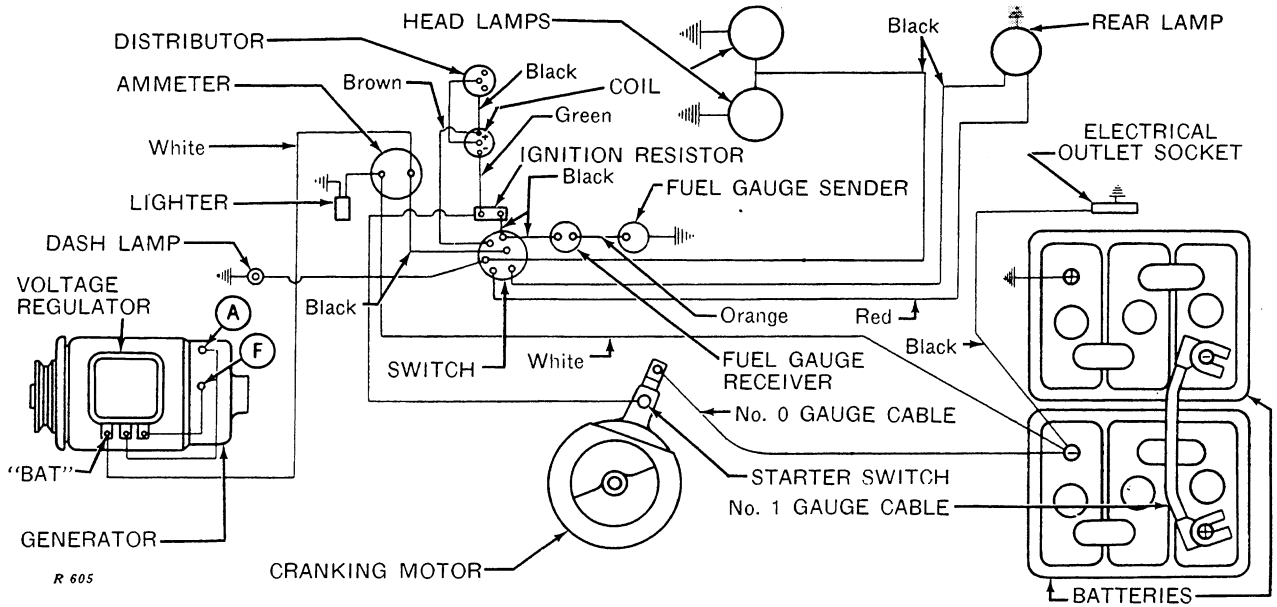

R 603

Instrument Panel Wiring

R 604

"60" AND "620" SERIES GROVE AND ORCHARD  
 GASOLINE AND ALL-FUEL TRACTORS

Lamps and Wiring

Instrument Panel and Switch Wiring

**"60" AND "620" SERIES GROVE AND ORCHARD  
LP-GAS TRACTORS  
Lamps and Wiring**