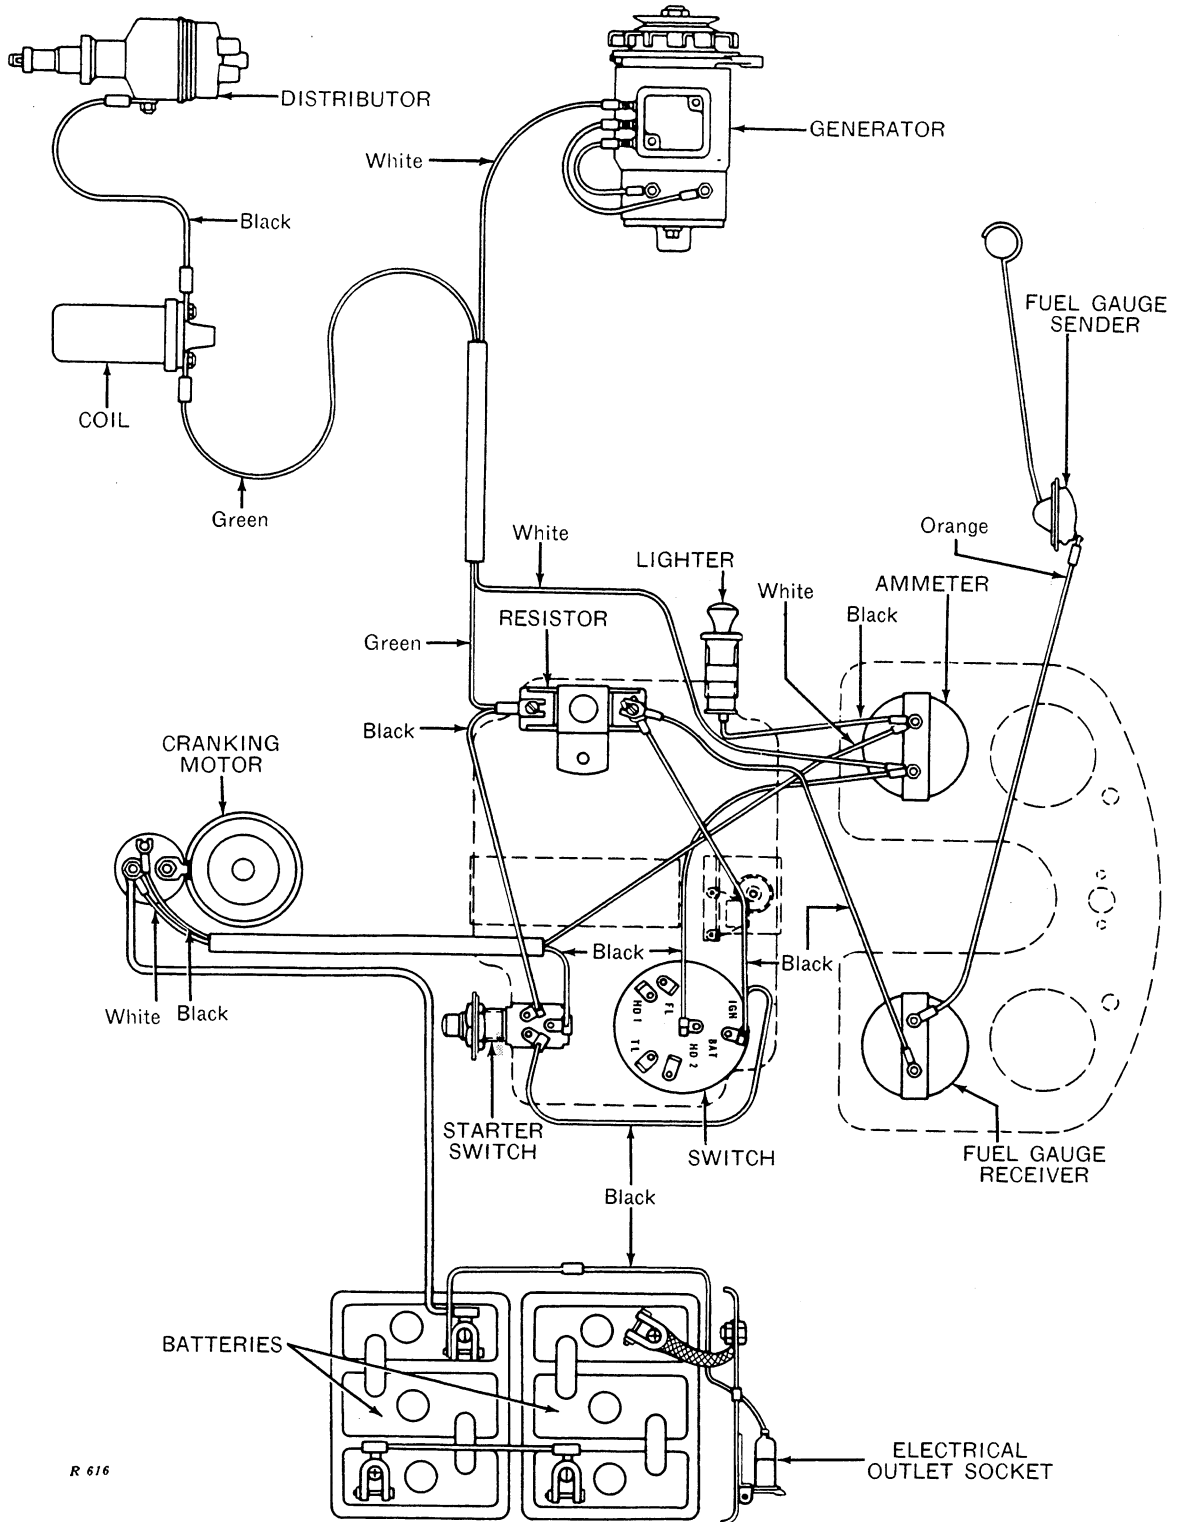

"530," "630," AND "730" SERIES
GASOLINE AND ALL-FUEL TRACTORS
Generator, Ignition, and Starting Wiring

R 616

(For "LAMP WIRING," see page 80-5-23)

"530," "630," AND "730" SERIES
LP-GAS TRACTORS
Generator, Ignition, and Starting Wiring

R 617

(For "LAMP WIRING," see next page)

"530," "630," AND "730" SERIES
GASOLINE, ALL-FUEL, AND LP-GAS TRACTORS --Continued

Lamp Wiring

R 618

TWO-HEAD LAMP
WIRING

FOUR-HEAD LAMP
WIRING