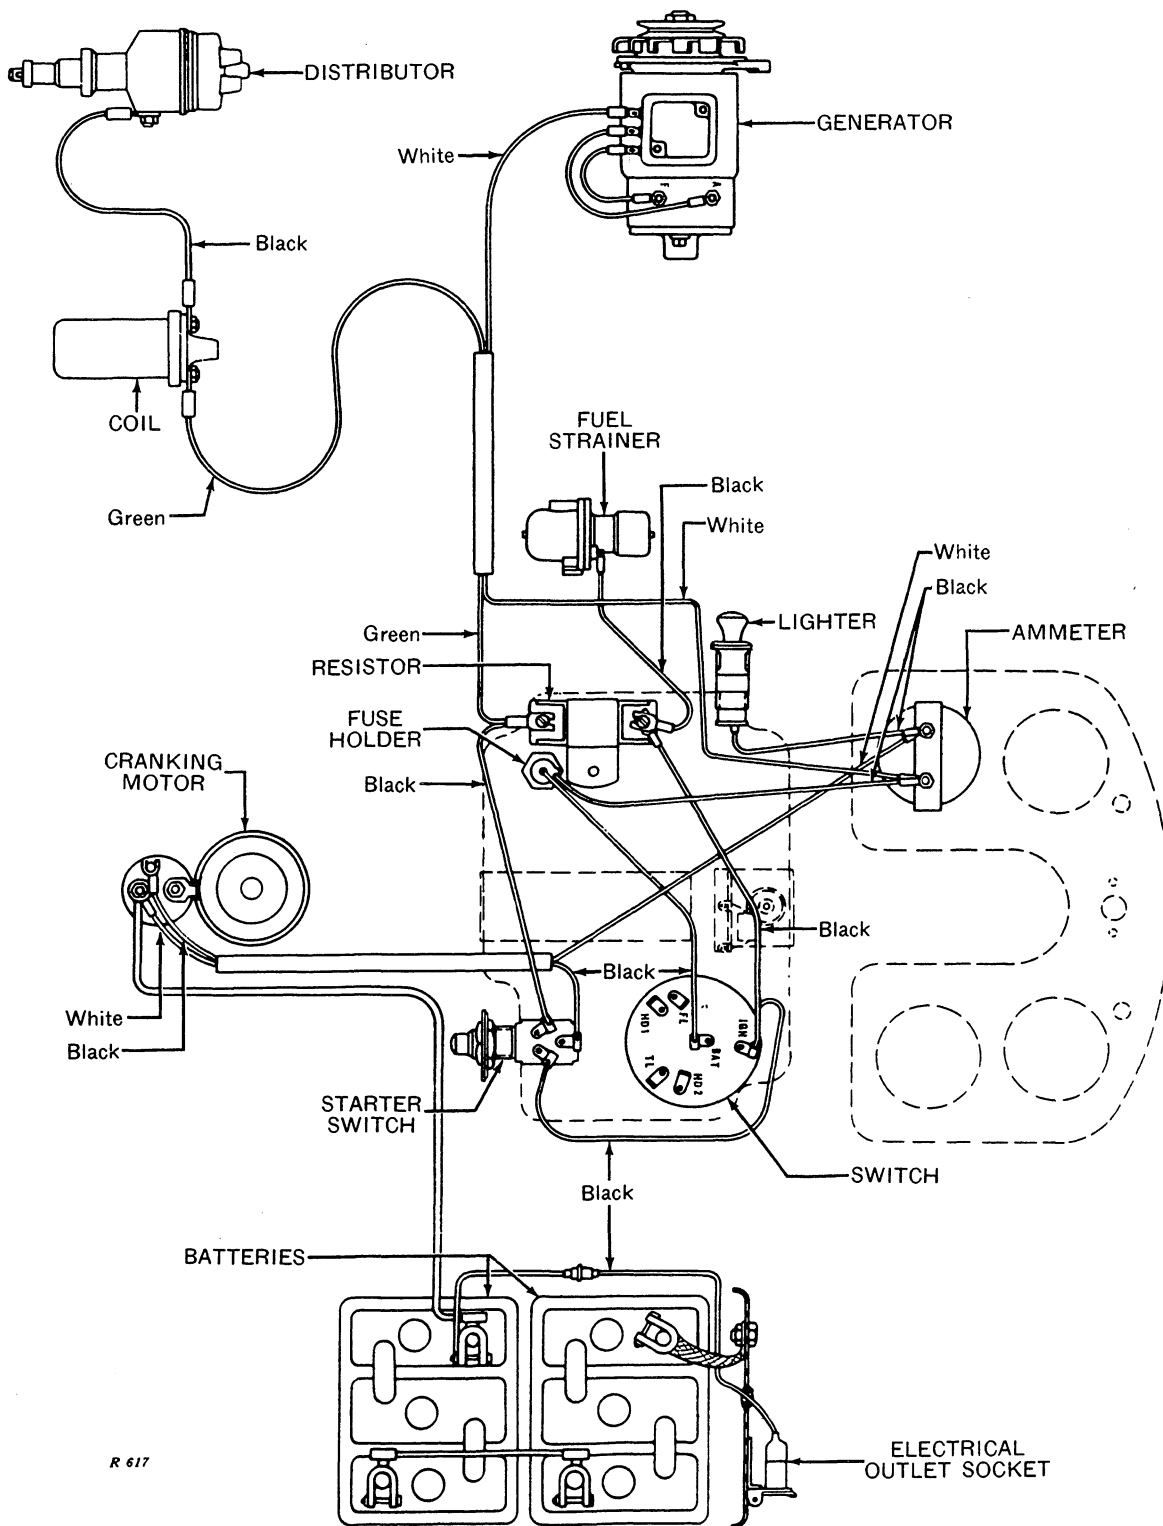

"530," "630," AND "730" SERIES
GASOLINE AND ALL-FUEL TRACTORS
Generator, Ignition, and Starting Wiring

R 616

(For "LAMP WIRING," see page 80-5-23)

"530," "630," AND "730" SERIES
LP-GAS TRACTORS
Generator, Ignition, and Starting Wiring

R 617

(For "LAMP WIRING," see next page)

"530," "630," AND "730" SERIES
GASOLINE, ALL-FUEL, AND LP-GAS TRACTORS --Continued

Lamp Wiring

R 618

TWO-HEAD LAMP
WIRING

FOUR-HEAD LAMP
WIRING