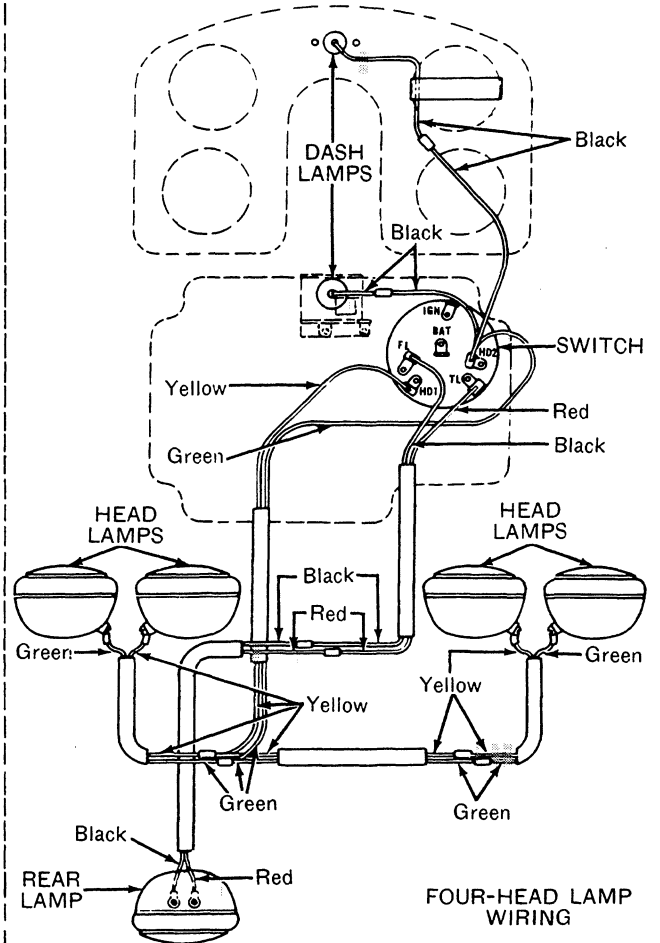

"530," "630," AND "730" SERIES
GASOLINE AND ALL-FUEL TRACTORS
Generator, Ignition, and Starting Wiring

R 616

(For "LAMP WIRING," see page 80-5-23)

"530," "630," AND "730" SERIES
LP-GAS TRACTORS
Generator, Ignition, and Starting Wiring

R 617

(For "LAMP WIRING," see next page)

"530," "630," AND "730" SERIES
GASOLINE, ALL-FUEL, AND LP-GAS TRACTORS --Continued

Lamp Wiring

R 618

TWO-HEAD LAMP
WIRING

FOUR-HEAD LAMP
WIRING