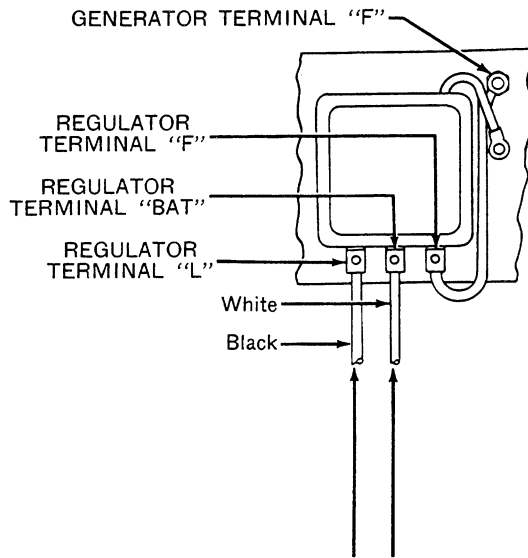

MODEL "B" TRACTORS (Up to Serial No. B201000)

6-Volt Lighting Equipment

6-Volt Starting Equipment

MODEL "B" TRACTORS (Up to Serial No. B201000)—Continued

6-Volt Starting and Lighting Equipment

MODEL "B" TRACTORS (Serial No. B201000- )

Lamps and Wiring

R 590

Instrument Panel and Generator Wiring

R 591

When 1118786 Regulator is Substituted for 1118305 CV Regulator, Attach These Wires to Regulator "Bat" Terminal.