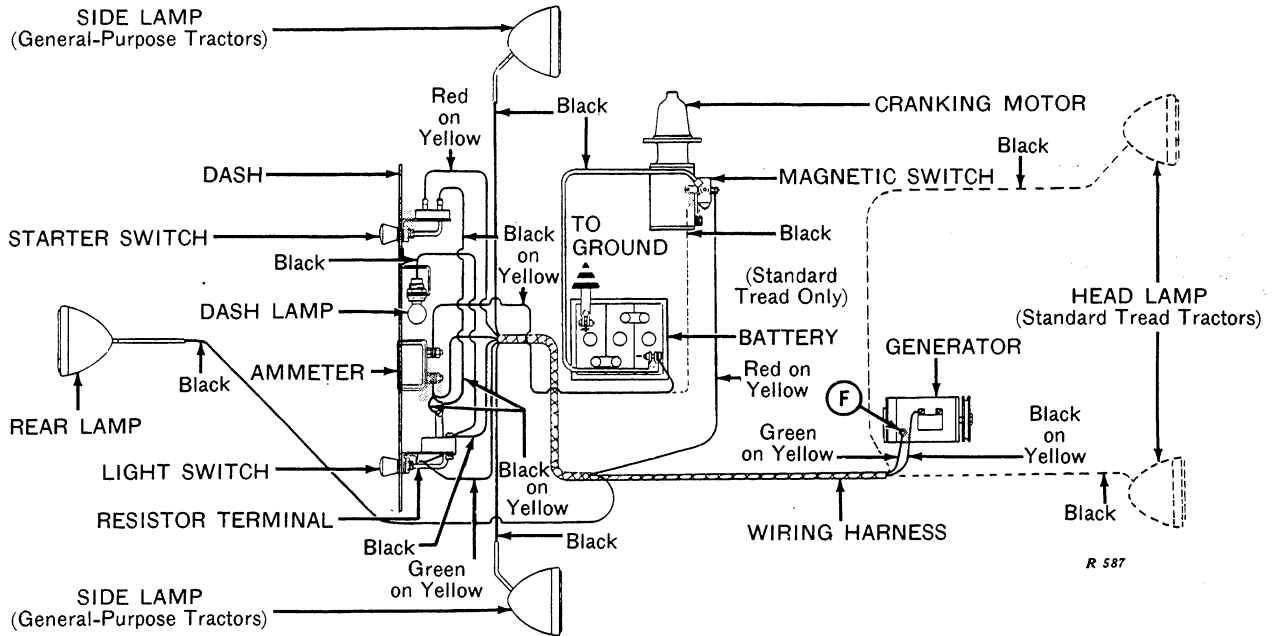

MODEL "B" TRACTORS (Up to Serial No. B201000)

6-Volt Lighting Equipment

6-Volt Starting Equipment

MODEL "B" TRACTORS (Up to Serial No. B201000)—Continued

6-Volt Starting and Lighting Equipment

MODEL "B" TRACTORS (Serial No. B201000- )

Lamps and Wiring

R 590

Instrument Panel and Generator Wiring

R 591

When 1118786 Regulator is Substituted for 1118305 CV Regulator, Attach These Wires to Regulator "Bat" Terminal.