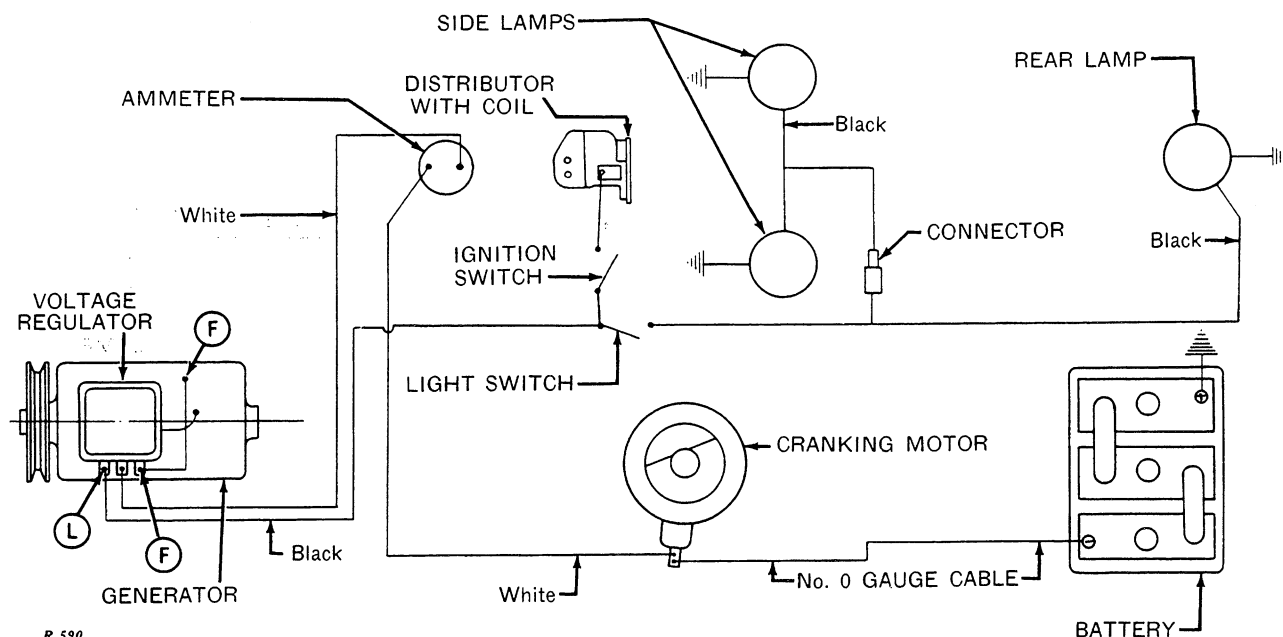

MODEL "B" TRACTORS (Up to Serial No. B201000)

6-Volt Lighting Equipment

6-Volt Starting Equipment

MODEL "B" TRACTORS (Up to Serial No. B201000)—Continued

6-Volt Starting and Lighting Equipment

MODEL "B" TRACTORS (Serial No. B201000- )

Lamps and Wiring

R 590

Instrument Panel and Generator Wiring

R 591

When 1118786 Regulator is Substituted for 1118305 CV Regulator, Attach These Wires to Regulator "Bat" Terminal.