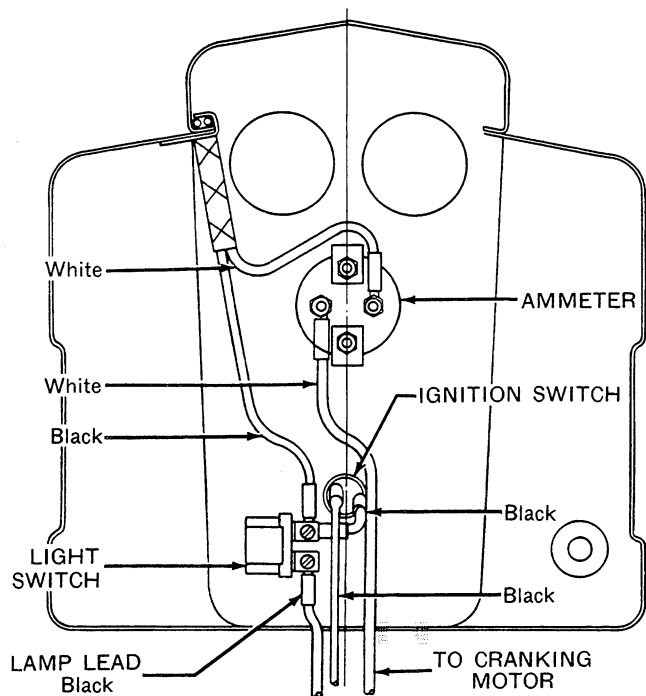

MODEL "B" TRACTORS (Up to Serial No. B201000)

6-Volt Lighting Equipment

6-Volt Starting Equipment

MODEL "B" TRACTORS (Up to Serial No. B201000)—Continued

6-Volt Starting and Lighting Equipment

MODEL "B" TRACTORS (Serial No. B201000- )

Lamps and Wiring

R 590

Instrument Panel and Generator Wiring

R 591

When 1118786 Regulator is Substituted for 1118305 CV Regulator, Attach These Wires to Regulator "Bat" Terminal.