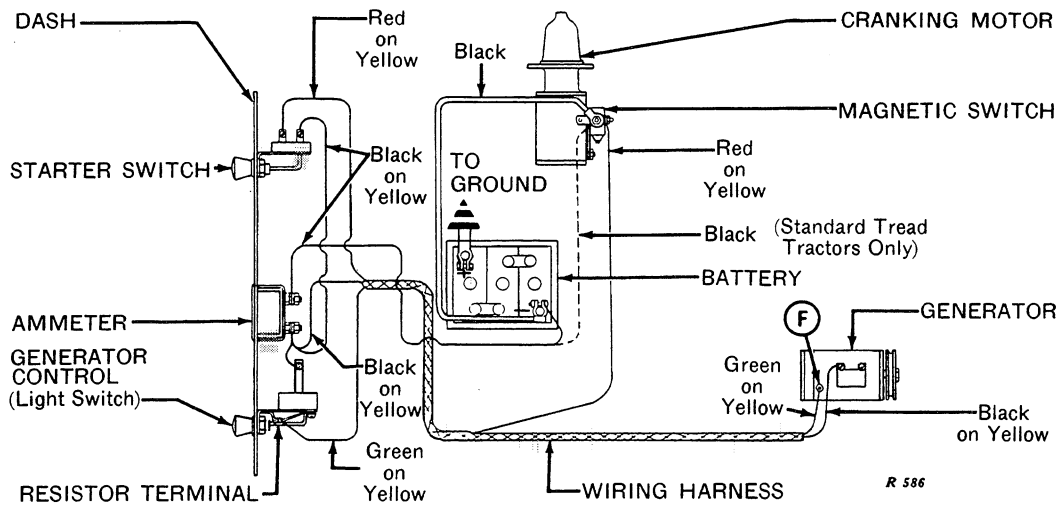

MODEL "B" TRACTORS (Up to Serial No. B201000)

6-Volt Lighting Equipment

6-Volt Starting Equipment

MODEL "B" TRACTORS (Up to Serial No. B201000)—Continued

6-Volt Starting and Lighting Equipment

MODEL "B" TRACTORS (Serial No. B201000- )

Lamps and Wiring

R 590

Instrument Panel and Generator Wiring

R 591

When 1118786 Regulator is Substituted for 1118305 CV Regulator, Attach These Wires to Regulator "Bat" Terminal.