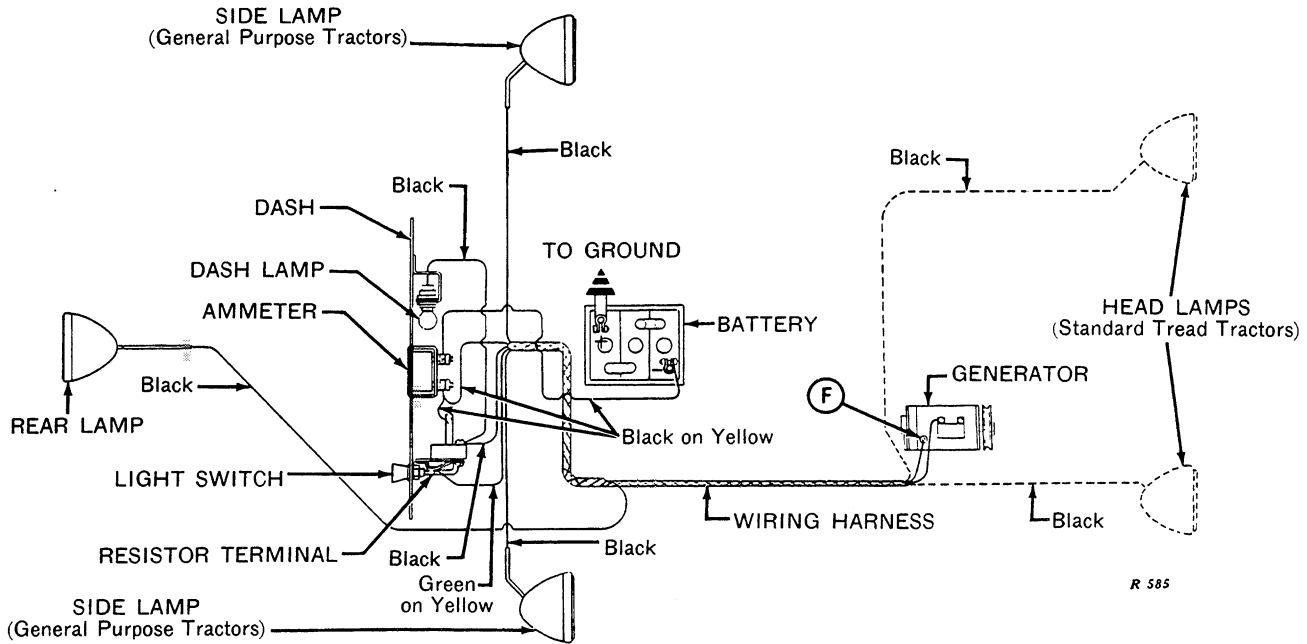

MODEL "B" TRACTORS (Up to Serial No. B201000)

6-Volt Lighting Equipment

6-Volt Starting Equipment

MODEL "B" TRACTORS (Up to Serial No. B201000)—Continued

6-Volt Starting and Lighting Equipment

MODEL "B" TRACTORS (Serial No. B201000- )

Lamps and Wiring

R 590

Instrument Panel and Generator Wiring

R 591

When 1118786 Regulator is Substituted for 1118305 CV Regulator, Attach These Wires to Regulator "Bat" Terminal.